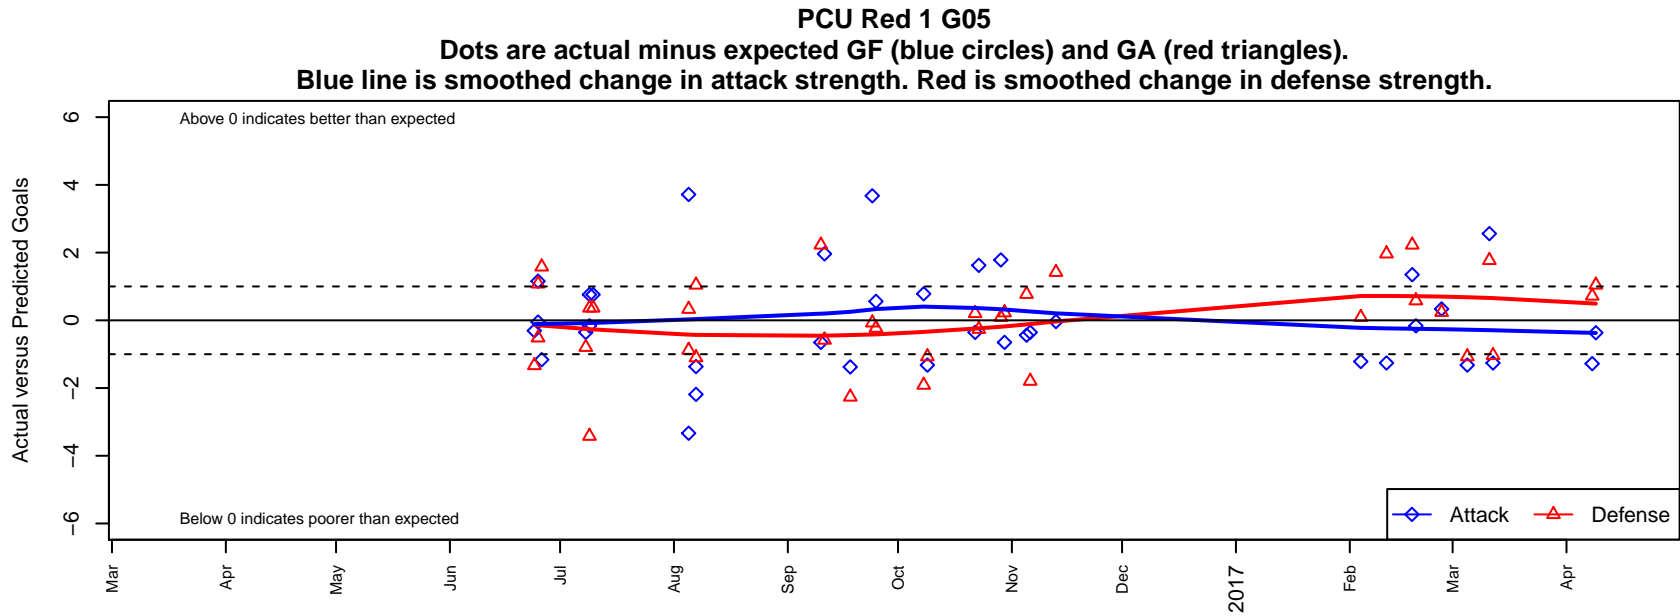

PCU Red 1 G05

Portland City United SC
 Portland, OR
 G05 total strength=967
 attack=2.26 defense=1.41
 fall league = PTT G05 Premier Red
 spr league = Spr OYS G05 Premier Red

alt names used:
 PCU 05G Red
 PCU 05G Red 1
 PCU G05 Red
 PCU U12 05G RED 1
 PCU 05G Red 1
 PCU 05G Red 1

**attack and defense variance (black dot)
relative to other teams
and top 10 in region**

**attack and defense rating
relative to others at age
and all opponents in last 13 months**

Performance relative to 13 month average