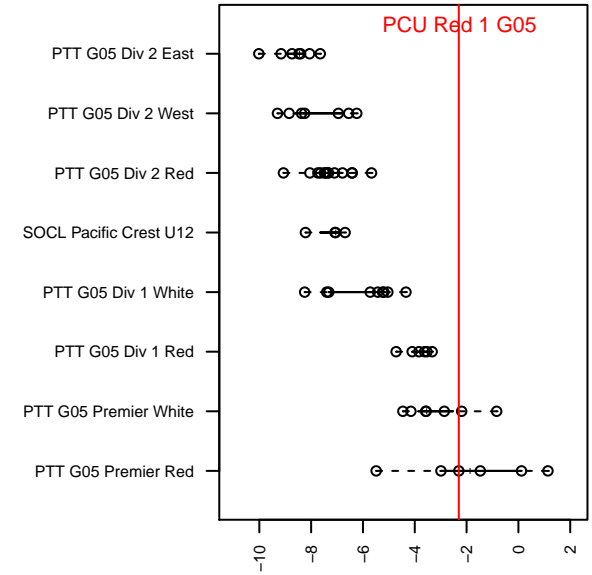

PCU Red 1 G05

Portland City United SC
 Portland, OR
 G05 total strength=967
 attack=2.26 defense=1.41
 fall league = PTT G05 Premier Red
 spr league = Spr OYS G05 Premier Red

alt names used:
 PCU 05G Red
 PCU 05G Red 1
 PCU G05 Red
 PCU U12 05G RED 1
 PCU 05G Red 1
 PCU 05G Red 1

**attack and defense variance (black dot)
relative to other teams
and top 10 in region**

**attack and defense rating
relative to others at age
and all opponents in last 13 months**

Performance relative to 13 month average