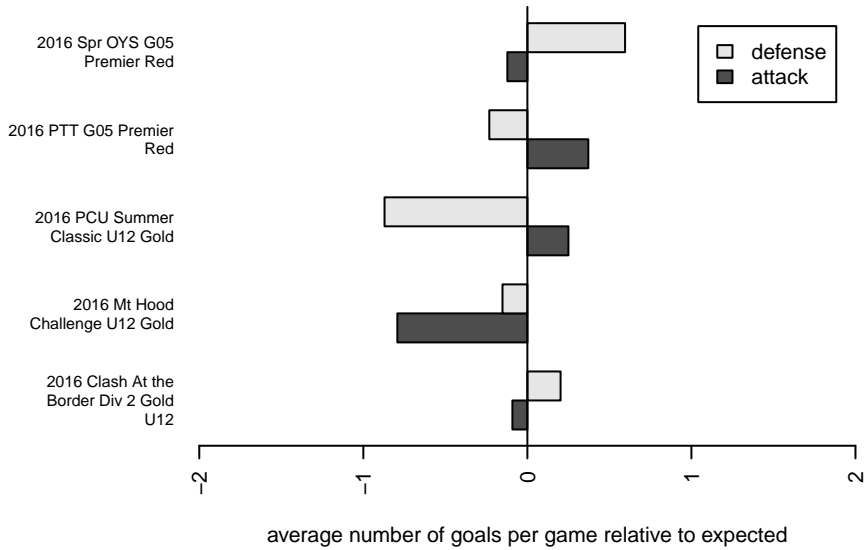

PCU Red 1 G05

Portland City United SC
 Portland, OR
 G05 total strength=967
 attack=2.26 defense=1.41
 fall league = PTT G05 Premier Red
 spr league = Spr OYS G05 Premier Red

alt names used:
 PCU 05G Red
 PCU 05G Red 1
 PCU G05 Red
 PCU U12 05G RED 1
 PCU 05G Red 1
 PCU 05G Red 1

Venues played:
 2016 Clash At the Border Div 2 Gold U12
 2016 PCU Summer Classic U12 Gold
 2016 Mt Hood Challenge U12 Gold
 2016 PTT G05 Premier Red
 2016 Spr OYS G05 Premier Red
 2016 OYS State Cup G05

**attack and defense variance (black dot)
relative to other teams
and top 10 in region**

**attack and defense rating
relative to others at age
and all opponents in last 13 months**

Performance relative to 13 month average